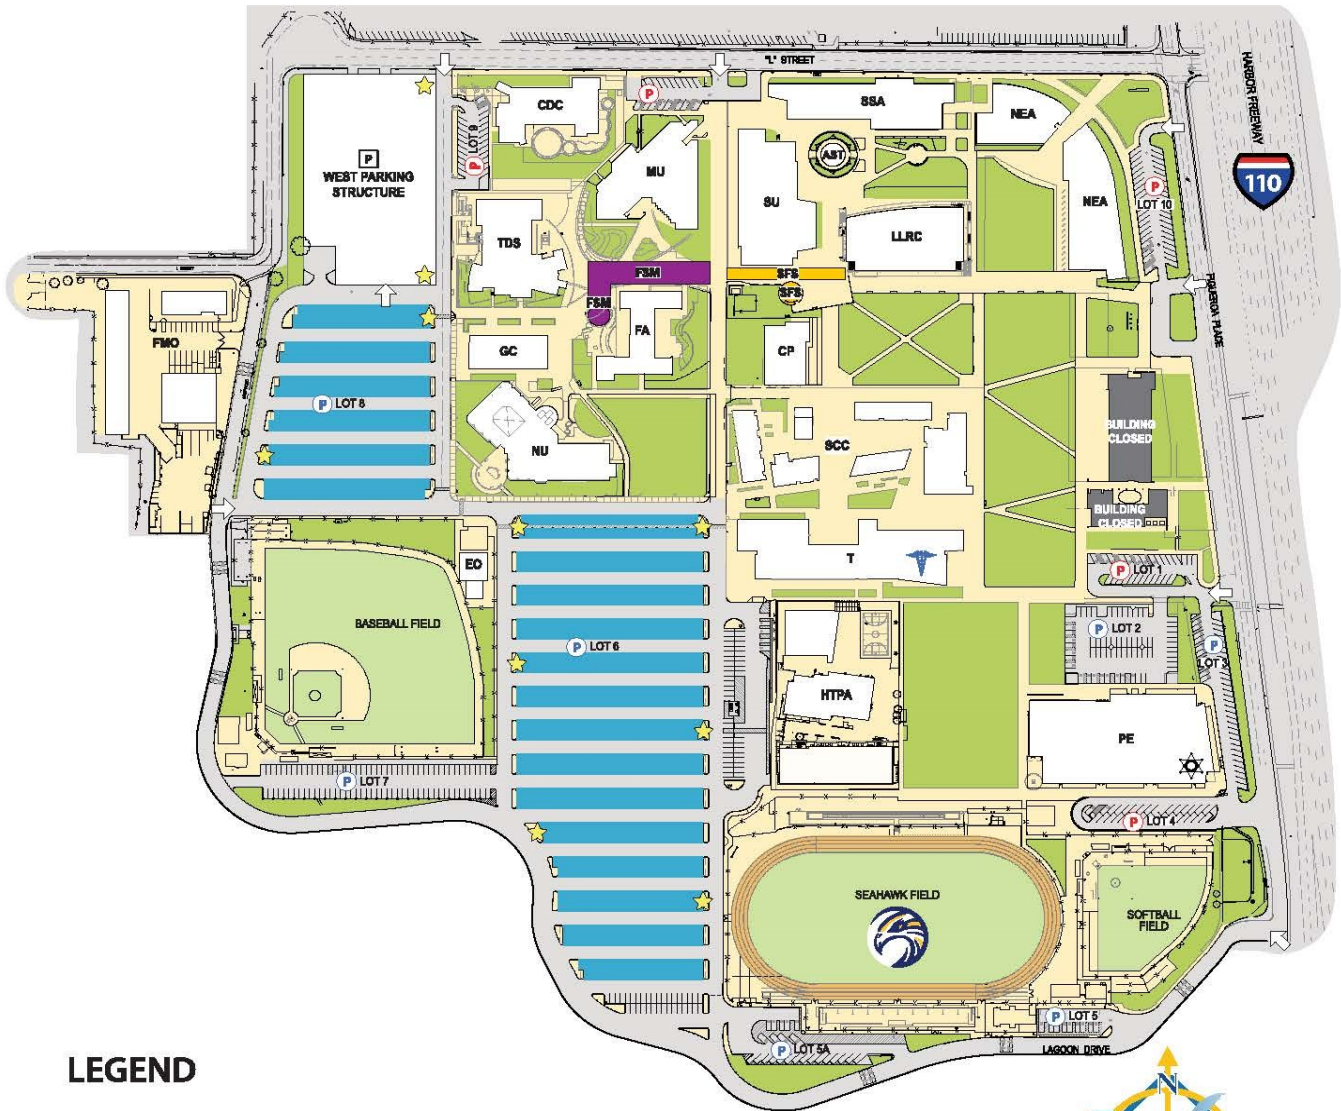

LAHC
LOS ANGELES
HARBOR COLLEGE

Los Angeles Harbor College
1111 Figueroa Place, Wilmington, CA 90744

LEGEND

- | | | | |
|------|---------------------------------------|-----|-----------------------------------|
| CP | Central Plant | AST | Planetarium |
| CDC | Child Development Center | PE | PE/Wellness |
| EO | Events Office | SCC | Science Complex |
| FMO | Facilities Maintenance and Operations | ⚔ | Sheriff's Department |
| FA | Fine Arts | (P) | Staff Parking Lot |
| FSM | Freedom of Speech Mall | SFS | Student Freedom of Speech Area |
| GC | General Classrooms | 🏥 | Student Health Center |
| HTPA | Harbor Teacher Preparatory Academy | (P) | Student Parking Lot |
| LLRC | Library/Learning Resource Center | SSA | Student Services & Administration |
| MU | Music | SU | Student Union |
| NEA | Northeast Academic | T | Technology |
| NU | Nursing | TDS | Theater Drama Speech |
| | | ↩ | Vehicle Entry |
| | | (P) | West Parking Structure |

Daily Parking Permit Machines